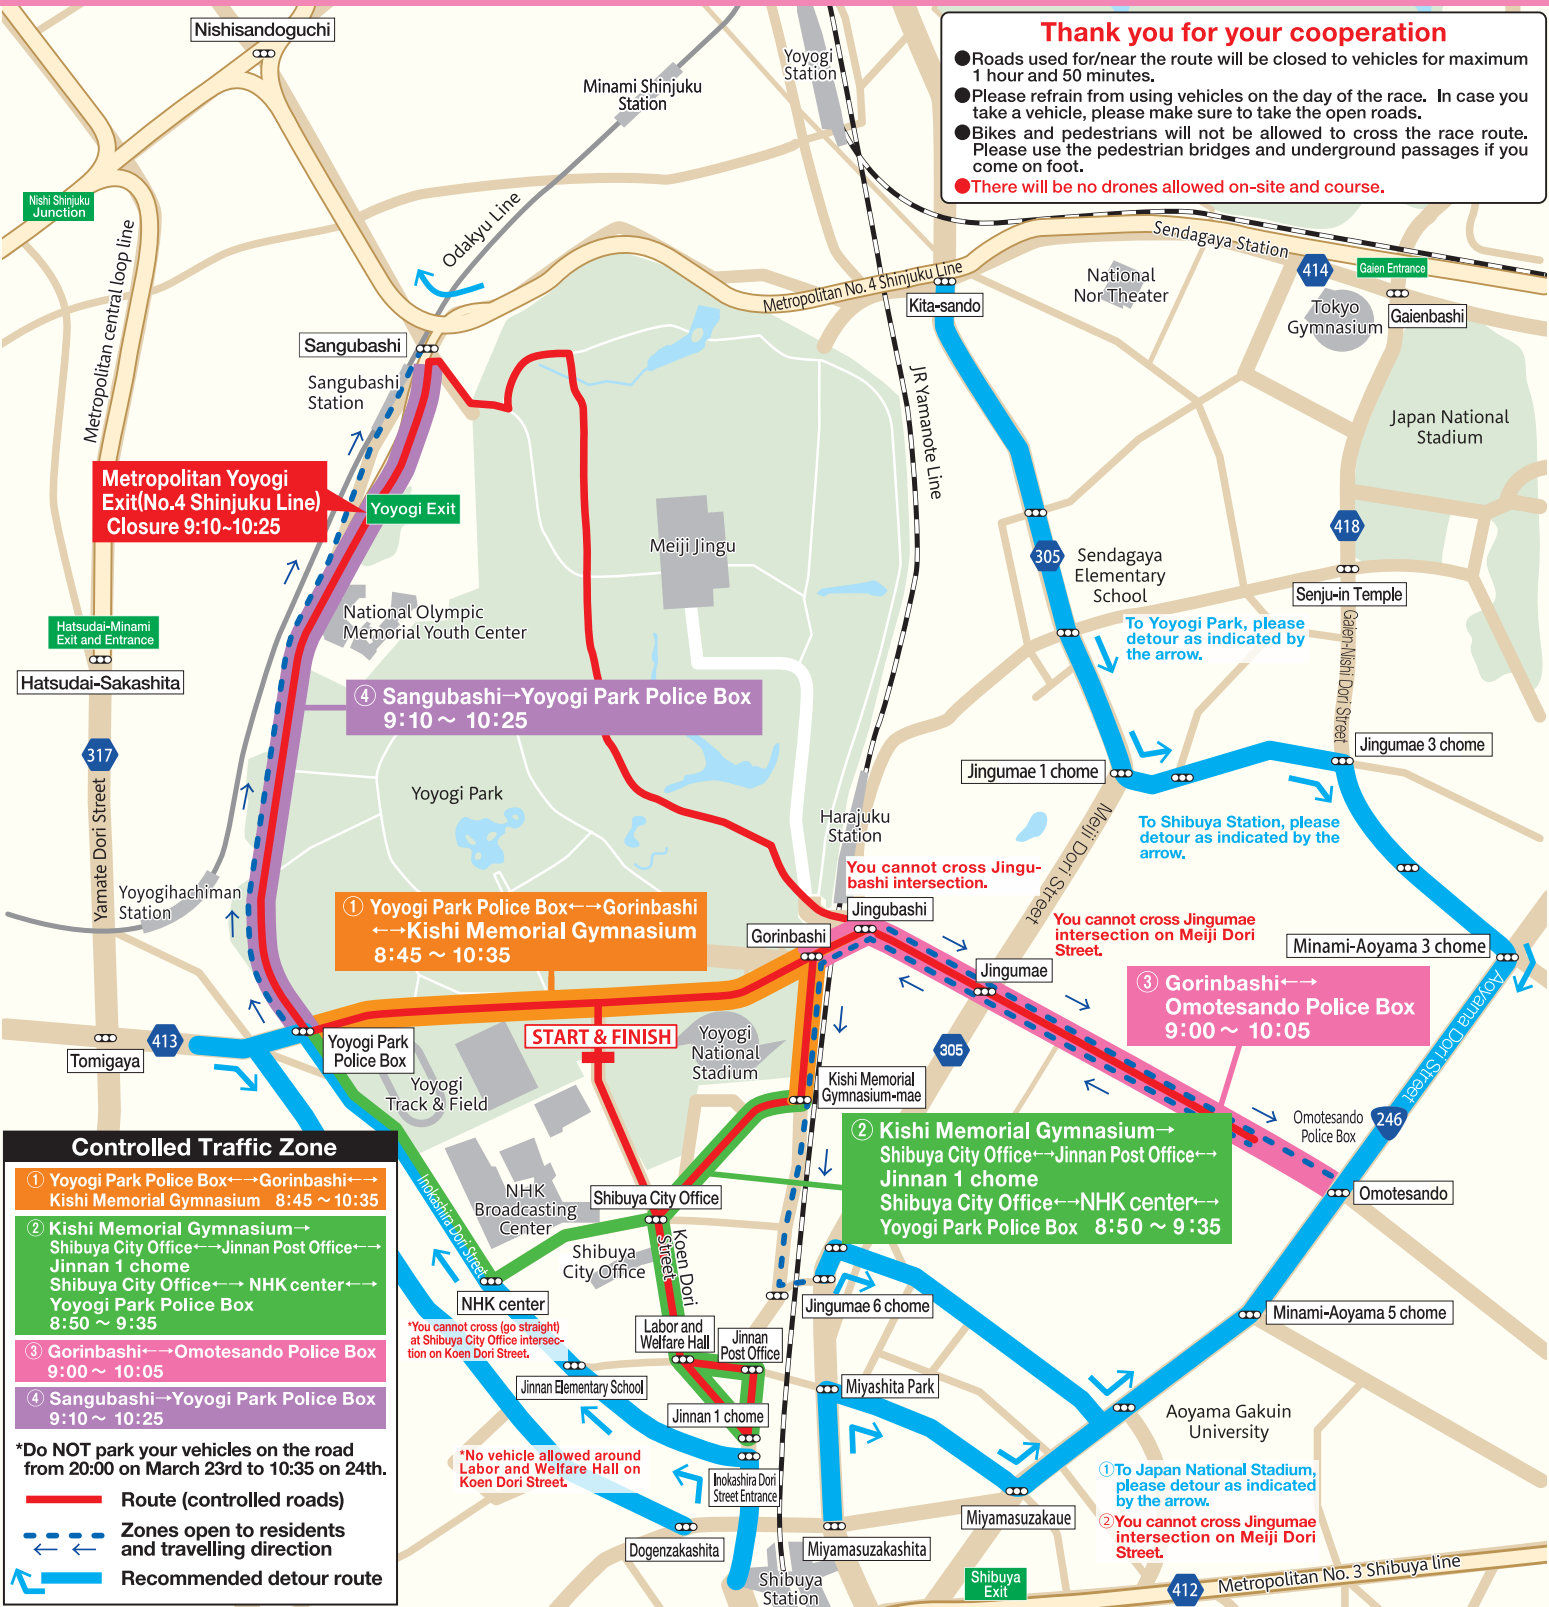

NOTICE : Traffic Control

Road Closure **8:45 AM-10:35 AM**

*The hours listed is an estimate and may change due to race situation. Thank you for your cooperation and understanding.

Thank you for your cooperation

- Roads used for/near the route will be closed to vehicles for maximum 1 hour and 50 minutes.
- Please refrain from using vehicles on the day of the race. In case you take a vehicle, please make sure to take the open roads.
- Bikes and pedestrians will not be allowed to cross the race route. Please use the pedestrian bridges and underground passages if you come on foot.
- There will be no drones allowed on-site and course.

Controlled Traffic Zone

- ① Yoyogi Park Police Box ↔ Gorinbashi ↔ Kishi Memorial Gymnasium 8:45 ~ 10:35
- ② Kishi Memorial Gymnasium ↔ Shibuya City Office ↔ Jinnan Post Office ↔ Jinnan 1 chome ↔ NHK center ↔ Yoyogi Park Police Box 8:50 ~ 9:35
- ③ Gorinbashi ↔ Omotesando Police Box 9:00 ~ 10:05
- ④ Sangubashi ↔ Yoyogi Park Police Box 9:10 ~ 10:25

*Do NOT park your vehicles on the road from 20:00 on March 23rd to 10:35 on 24th.

- Route (controlled roads)
- Zones open to residents and travelling direction
- Recommended detour route

For inquiries, please contact: